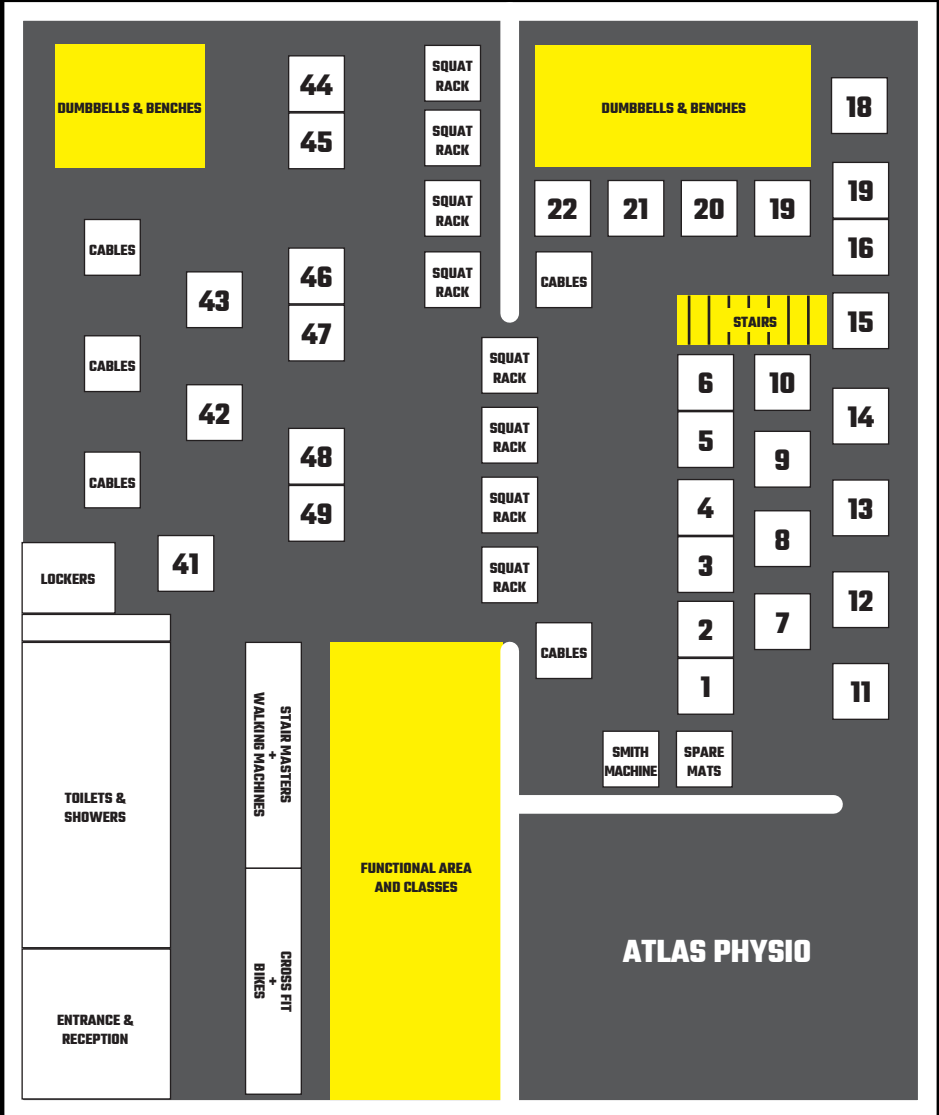

GYM LAYOUT – GROUND FLOOR

GYM LAYOUT – MEZZANINE